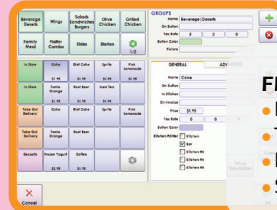

FLEXIBLE & ADAPTABLE

- Easily adaptable to hair salons, nail salons, or spa.
- Tons of options to tailor program for just your store.
- Extremely flexible service item and upcharge setup.
- Supports multiple languages & currencies.

QUICK, EASY TO USE SCHEDULING

- Caller-ID capability automatically searches customers.
- Informative color-coded, appointment status indicators.
- Freely drag-and-drop appointments to each employee.
- Schedule multiple occurrences of future appointments.

OTHER MUST HAVE FEATURES

- Integrated Verifon PC-Charge® for credit card processing.
- Optional camera takes picture of customer's past styles.
- Camera, finger print reader, display pole integration.
- Inventory management for retail item sales.