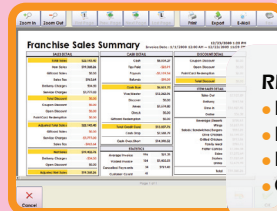

QUICK, EASY TO USE SCHEDULING

- Caller-ID capability automatically searches customers.
- Informative color-coded, appointment status indicators.
- Freely drag-and-drop appointments to each employee.
- Schedule multiple occurrences of future appointments.

GIFT CARD & MEMBERSHIP CARD

- Central server based gift card management system.
- Assign bonus mileage capable membership card.
- Create and print your own gift certificates.
- Detailed gift card and bonus card audit report.

FLEXIBLE SERVICE MANAGEMENT

- Intuitive, easy-to-use graphics layout.
- Assign each service to different employees.
- Easily add new service or modify existing services.
- Remembers customer's past services & preferences.